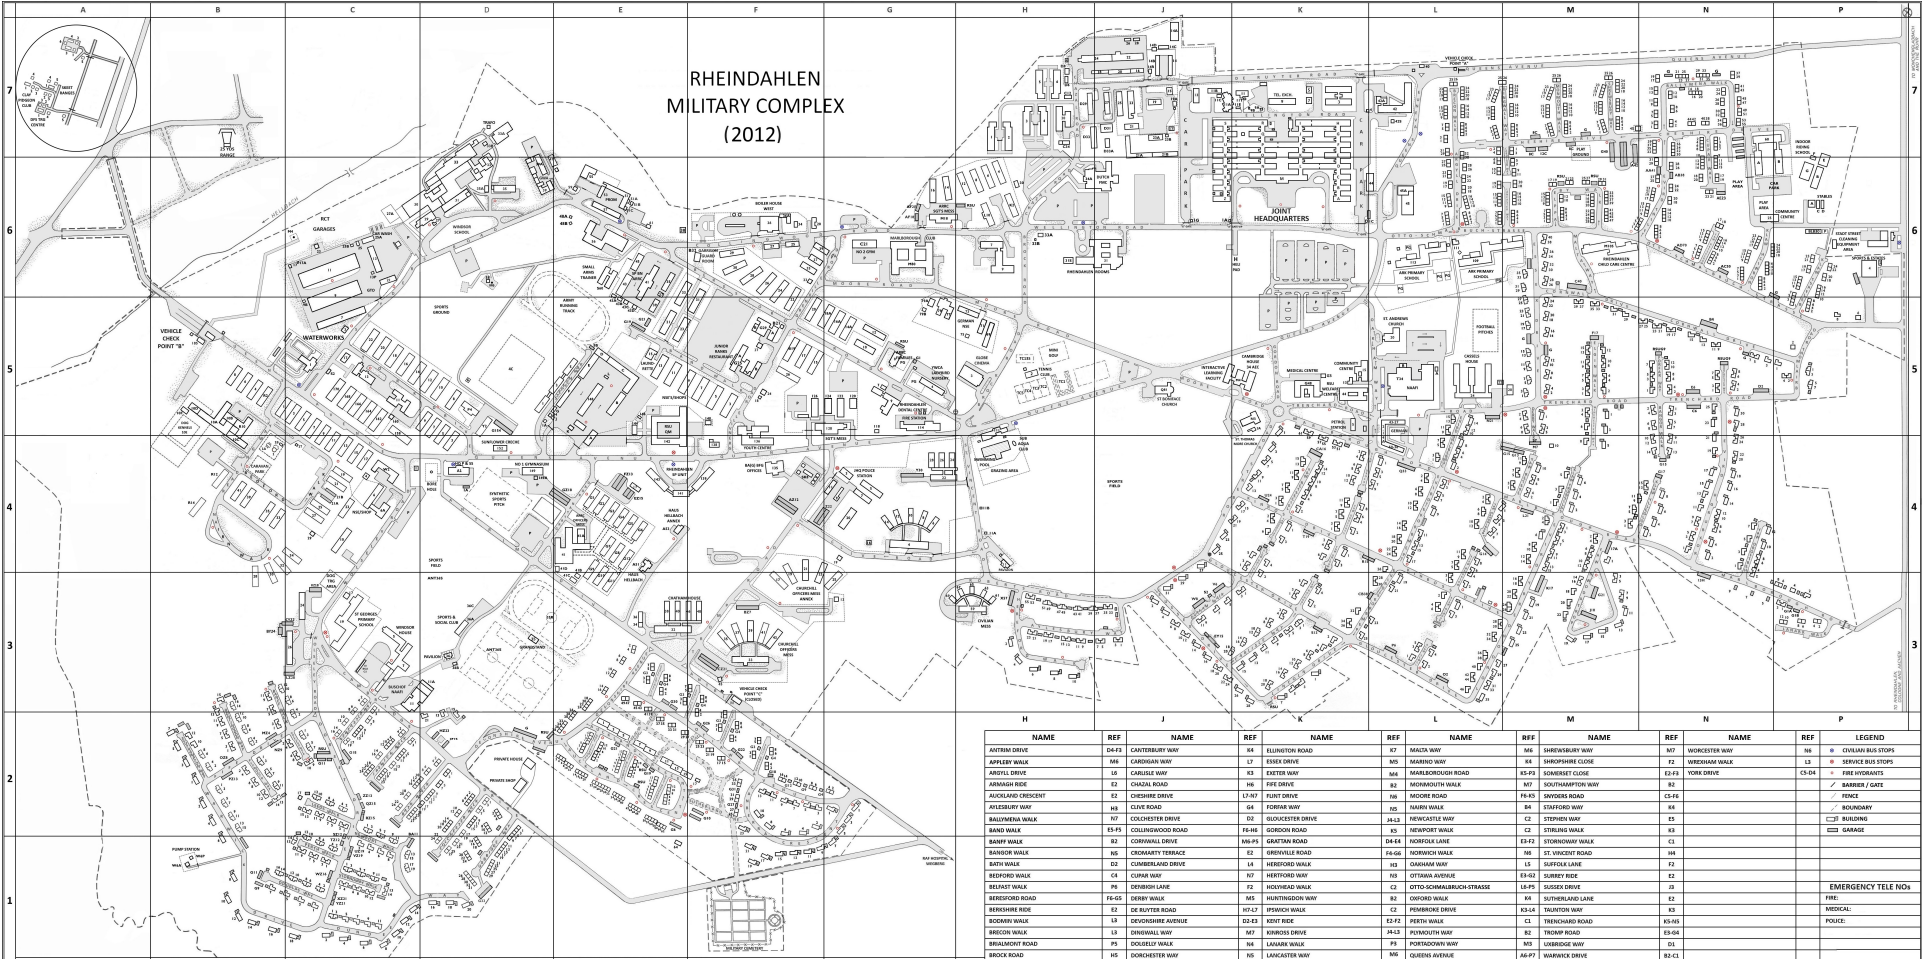

RHEINDAHLEN MILITARY COMPLEX (2012)

NAME	REF	NAME	REF	NAME	REF	NAME	REF	NAME	REF	NAME	REF	NAME	REF	NAME	REF	LEGEND	
ANTHEM DRIVE	D4-F3	CANTERBURY WAY	44	ELMINGTON ROAD	37	MAULVA WAY	46	SHREWSBURY WAY	307	WORCESTER WAY	361	○ CIVILIAN BUS STOPS					
APPLEBY WALK	M6	CARDIGAN WAY	L7	ESSEX DRIVE	M5	MAIRNO WAY	44	SHROPSHIRE CLOSE	F2	WREGHAM WALK	L3	● SERVICE BUS STOPS					
ARDELL DRIVE	S9	CARLISLE WAY	R3	EXETER WAY	M4	MANLBOROUGH ROAD	43-P3	SCHMIDT CLOSE	E2-F3	YORK DRIVE	C3-D4	■ FIRE HYDRANTS					
ARMARAGE RIDE	E2	CHAZEL ROAD	H6	FREE DRIVE	R1	HORNBOURTH WALK	387	SOUTHAMPTON WAY	38			■ BARBERS / CAFFE					
AUCKLAND CRESCENT	E2	CHESHIRE DRIVE	L3-N7	FUNT DRIVE	N6	MOORE ROAD	F6-K3	SNODERS ROAD	C3-F6			— FENCE					
ATLESLEY WAY	H3	CLYDE ROAD	G4	FORRAN WAY	N5	TAUNY WALK	84	STAMFORD WAY	K4			— ROADWAY					
BALDWINIA WALK	N7	COLCHESTER BRIDGE	S3	ROCKLEY DRIVE	J4L3	NEWCASTLE WAY	C2	STONIER WAY	E3			— WILDRING					
BAND WALK	E3-F3	COLLINGSWOOD ROAD	F6-H6	SOBORN ROAD	R5	NEWPORT WALK	K3	STANLEY WALK	K4			□ GARAGE					
BANK WALK	B2	CORFALL DRIVE	AN-P3	GARTAN ROAD	G4-E4	HORFOLK LANE	E3-F2	STONORWAY WALK	C1								
BANSON WALK	N5	CROSMAN TERRACE	E2	SPREYVILLE ROAD	F6-G6	HORNWICH WALK	H6	ST VINCENT ROAD	JH								
BATH WALK	O2	CUMBERLAND DRIVE	L3	HEREFORD WALK	N3	OSWALD WAY	L3	SURFOLD LANE	F2								
BEDFORD WALK	G4	CUMAR WAY	N7	HERTFORD WAY	N3	OTSWAL AVENUE	N3	SURREY RIDE	E3-E2								
BELFAST WALK	P6	DEPIBRIE LANE	F2	HIGHWATER WALK	C2	OTTO-SCHMALBRUCH STRASSE	L6-P3	SUSSEX DRIVE	J3			● EMERGENCY TELE NO'S					
BELSHAM ROAD	F4-G4	DRURY WALK	M5	HUNTINGDON WAY	R3	OSWALD WAY	L4	SUPPERHALL LANE	E2			— FENCE					
BENKSHIRE RIDE	I2	DE RUYTER ROAD	307-L3	SPRUCH WALK	C1	PENNERCKE DRIVE	E3-E4	TELFORD WAY	K3			— MEDICAL					
BODMIN WALK	L3	DEVONSHIRE AVENUE	D3-E3	REMY RIDE	E2-F2	PIERCE WALK	C1	TRENKARD ROAD	K3-H6			— POLICE					
BROCK WAY	L3	DREHALL WAY	M7	WINDUS DRIVE	J4L3	PENMOUTH WAY	R2	TROOP ROAD	E3-G4								
BROOKWOOD ROAD	P3	DUGGELL WALK	N4	LEAKE WALK	P3	POTTSWOOD WAY	N3	LORENCE WAY	C1								
BROOK ROAD	H5	DORCHESTER WAY	N5	LANCASTER WAY	M6	QUEREN AVENUE	J6-P7	WARBACK DRIVE	B2-C1								
BUCKINGHAM WALK	L4	DORSET DRIVE	C2	LEDS WALK	C2	READING WAY	84	WELLINGTON ROAD	H6-H8								
BURNHAM TERRACE	E2	DOUGLAS WAY	C1	LEICESTER WAY	R4	ROBERTS ROAD	H4-E3	WESTONLAND LANE	E2								
CAMARTHEN TERRACE	E2	DUNDEE WAY	C1	LEWIS WALK	L3	ROBURN ROAD	H4	WATSHIRE CLOSE	E3								
CAMBRIDGE DRIVE	C3-D3	DURHAM WALK	J3	LINCOLN DRIVE	R2	RUTLAND CLOSE	F2	WYCHESTER WAY	M5								
CAMBRIDGE CREST	F2-G2	ELGIN WALK	M3	LONDONEDRY DRIVE	S3-M4	SALISBURY WALK	M4	WOOLLEY ROAD	C2-D4