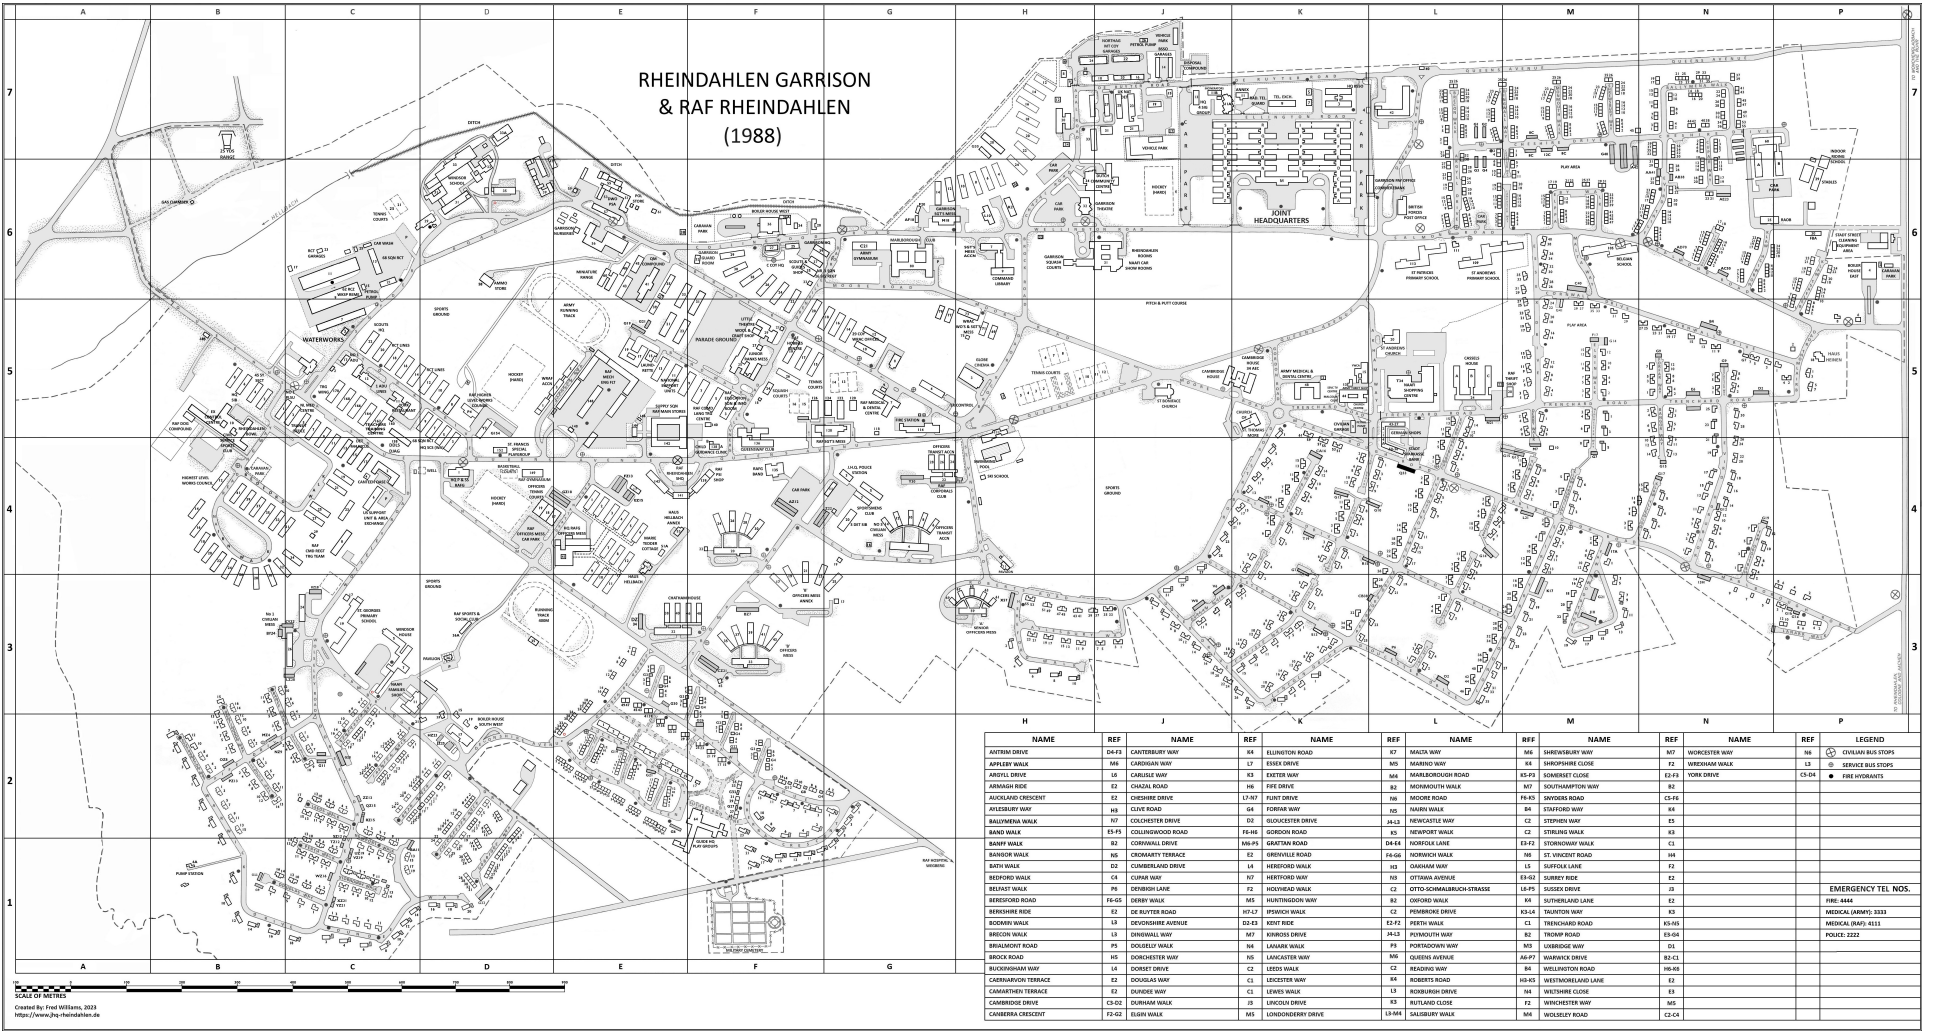

RHEINDAHLEN GARRISON & RAF RHEINDAHLEN (1988)

NAME	REF	NAME	REF	NAME	REF	NAME	REF	NAME	REF	NAME	REF	NAME	REF	LEGEND
ANTHEM DRIVE	D4-F3	CANTYBURY WAY	44	ELMINGTON ROAD	37	MACTA WAY	466	SHREWSBURY WAY	307	WORCESTER WAY	363	OXLEY	103	○ CIVILIAN BUS STOPS
APPLEBY WALK	M6	CARDIGAN WAY	L7	ESSEX DRIVE	M5	MAIRNO WAY	44	SHROPSHIRE CLOSE	F2	WREGHAM WALK	L3	⊕ SERVICE BUS STOPS		
ARDELL DRIVE	S9	CARLISLE WAY	R3	EXETER WAY	M4	MANLORBOURGH ROAD	43-P3	SCHMIDT CLOSE	E2-F3	YORK DRIVE	C3-D4	● FIRE HYDRANTS		
ARMARAGE RIDE	E2	CHAZEL ROAD	H6	FREE DRIVE	R1	HORNBOURTH WALK	387	SOUTHAMPTON WAY	S2					
ARLONDA CRESCENT	E2	OSHERE DRIVE	L3-N7	HUNT DRIVE	N6	MOORE ROAD	F8-K3	SWINDERS ROAD	C3-F6					
ATLESLEY WAY	H3	CLIVE ROAD	G4	FORRAN WAY	N5	TAUNTY WALK	84	STAFFORD WAY	K4					
BALEIGHAM WALK	N7	COLLISTER DRIVE	S3	BUCKLEY DRIVE	J4-L3	NEWCASTLE WAY	C2	STEVENS WAY	E3					
BAND WALK	E3-F3	COLLINGSWOOD ROAD	F6-H6	SOBORN ROAD	R5	NEWPORT WALK	C2	STIRLING WALK	K4					
BANK WALK	R2	CORFALL DRIVE	AN-P3	GARTAN ROAD	D4-E4	WOLFOLK LANE	E3-F2	STORNOWAY WALK	C1					
BANSON WALK	N5	CROSMAN TERRACE	E2	SPREYVILLE ROAD	F6-G6	HORNWICH WALK	H6	ST VINCENT ROAD	JH					
BATH WALK	D2	CUMBERLAND DRIVE	L3	HEREFORD WALK	N3	OSKANA WAY	L3	SURTELL LANE	F2					
BEDFORD WALK	C4	CUMAR WAY	N7	HERTFORD WAY	N3	OTTAWA AVENUE	E3-G2	SURREY RIDE	E2					
BELFAST WALK	P6	DEPBRIN LANE	F2	HIGHWATER WALK	C2	OTTO-SCHMALBRUCH STRASSE	L4-P3	SUSSEX DRIVE	J3				EMERGENCY TEL. NOS.	
BELSHAM ROAD	F4-G4	DRURY WALK	M5	HUNTERSDOWN WAY	R3	OSWALD WALK	L4	SUPPERHALL LANE	E2				PHONE 4444	
BENKSHIRE RIDE	E2	DE BLUYER ROAD	30-L3	SPRUCH WALK	C1	PENRICHIE DRIVE	E3-G4	TALBOT WAY	K3				MEDICAL (ARMY) 3333	
BODMOR WALK	L3	DEVONSHIRE AVENUE	D2-E2	REMY RIDE	E2-F2	PIERS WALK	C1	TRENCHARD ROAD	K3-K6				MEDICAL (RAF) 4111	
BROCK WALK	L3	DRINGWALL WAY	M7	KINGS CROSS DRIVE	J4-L3	PENMOUTH WAY	R2	TRENCH ROAD	E3-G4				POLICE 2222	
BROOKWOOD ROAD	P3	DOUGLASS WALK	N4	LANEY WALK	P3	POTTSWOOD WAY	N3	LOMBARD WAY	C1					
BROCK ROAD	H5	DORCHESTER WAY	N5	LANCASTER WAY	M6	QUEREN AVENUE	J4-P7	WARWICK DRIVE	B2-C1					
BUCKINGHAM WALK	L4	DORSET DRIVE	C2	LEDS WALK	C2	READING WAY	84	WELLINGTON ROAD	H6-H8					
CARRINGTON TERRACE	E2	DOUGLAS WAY	C1	LEICESTER WAY	R4	ROBERTS ROAD	H4-E2	WESTENHILLDALE LANE	E2					
CAMARTHEN TERRACE	C1	DUNDEE WAY	C1	LEWIS WALK	L3	ROXBURGH CLOSE	H4	WATSHIRE CLOSE	E3					
CAMBOUSE DRIVE	C3-D2	DURHAM WALK	J3	LINCOLN DRIVE	R2	RUTLAND CLOSE	F2	WYCHESTER WAY	M5					
CAMBRIDGE CREST	F2-G2	ELGIN WALK	M3	LONDONEDRY DRIVE	S3-M4	SALISBURY WALK	M4	WOOLLEY ROAD	C2-C4