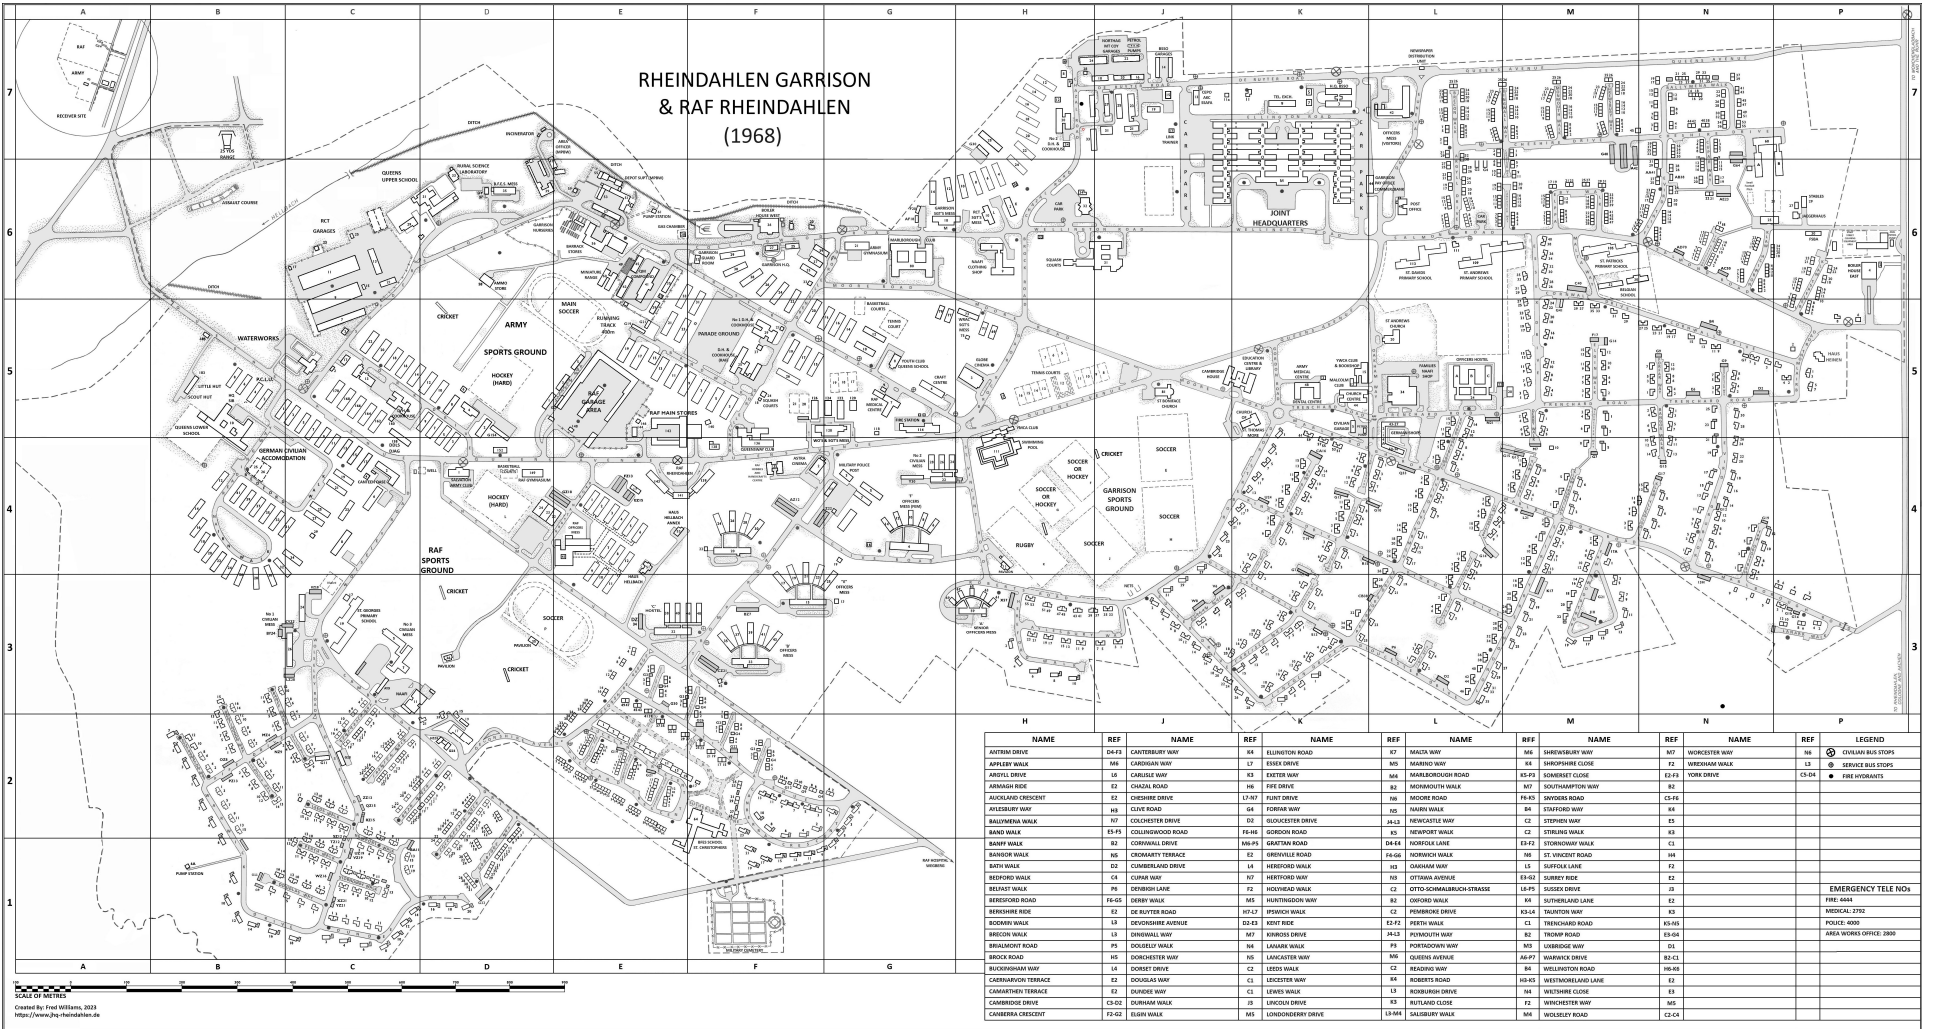

RHEINDAHLEN GARRISON & RAF RHEINDAHLEN (1968)

NAME	REF	NAME	REF	NAME	REF	NAME	REF	NAME	REF	NAME	REF	NAME	REF	LEGEND
ANTHEM DRIVE	D4-F3	CANTERBURY WAY	44	ELMINGTON ROAD	37	HAULTA WAY	466	SHREWSBURY WAY	307	WORCESTER WAY	363	⊗	CIVILIAN BUS STOPS	
APPLEBY WALK	M6	CARDIGAN WAY	L7	ESSEX DRIVE	M5	MARINO WAY	44	SHROPSHIRE CLOSE	44	WREGHAM WALK	F2	⊕	SERVICE BUS STOPS	
ARDELL DRIVE	S9	CARLISLE WAY	R3	EXETER WAY	M4	MARLBOROUGH ROAD	43-P3	SOMERSET CLOSE	E2-F3	YORK DRIVE	C3-D4	●	FIRE HYDRANTS	
ARMARAGE RIDE	E2	CHAZEL ROAD	H6	FREE DRIVE	H8	HORNBOURTH WALK	387	SOUTHAMPTON WAY	38					
ARLCLAND CRESCENT	E2	OSHRIDGE DRIVE	L3-N7	HUNT DRIVE	N6	MOORE ROAD	F8-K3	SWINDERS ROAD	C3-F6					
ATLESLEY WAY	H3	CLYVE ROAD	G4	FORRAN WAY	N5	TAINRY WALK	84	STAMFORD WAY	K4					
BALDWINIA WALK	N7	COLCHESTER BRIDGE	S3	BUCKLEBY DRIVE	J4-L3	NEWCASTLE WALK	C2	STEVENS WAY	E3					
BAND WALK	E3-F3	COLLINGSWOOD ROAD	F6-H6	SOBORN ROAD	K5	NEWPORT WALK	C2	STIRLING WALK	K4					
BANFF WALK	R2	CORFALL DRIVE	AN-P3	GARTAN ROAD	D4-E4	WIMBORNE WALK	E3-F2	STORMONY WALK	C1					
BANSON WALK	N5	CROSMANTY TERRACE	E2	SPREYVILLE ROAD	F4-G6	HORNWICH WALK	H6	ST VINCENT ROAD	JH					
BATH WALK	D2	CUMBERLAND DRIVE	L3	HEREFORD WALK	N3	OSWALD WALK	L3	SURFEL LAKE	F2					
BEDFORD WALK	G4	CUMRA WAY	N7	HERTFORD WAY	N3	OTTAWA AVENUE	E3-G2	SURREY RIDE	E2					
BELEAST WALK	P6	DEPBRIN LANE	F2	HIGHWATER WALK	C2	OTTO-SCHMALBRUCH STRASSE	L4-P3	SUSSEX DRIVE	J3					EMERGENCY TELE NO'S
BELESTON ROAD	F4-G4	DRURY WALK	M5	HUNTERWOOD WAY	R3	OSWALD WALK	L4	SUPPERHALL LANE	E2					FIRE ARM
BENSHIRE RIDE	E2	DE RUYTER ROAD	D3-L3	SPRING WALK	C1	PENRICHIE DRIVE	E3-E4	TELVION WAY	K3					MEDICAL: 2702
BODMIN WALK	L3	DEVONSHIRE AVENUE	D3-E3	KENT RIDE	E2-F2	PIERRE WALK	C1	TRENCHARD ROAD	K3-K6					POLICE: 4000
BROOK WALK	L3	DREHWALL WALK	M7	KENNES DRIVE	J4-L3	PENMOUTH WAY	R2	TROOP ROAD	E3-G4					AREA WORKS OFFICE: 2800
BROOKWOOD ROAD	P3	DOUGLASS WALK	N4	LANEVA WALK	P3	POTTERDOWN WAY	N3	LORESCOE WALK	C1					
BROOK ROAD	H5	DORCHESTER WAY	N5	LANCASTER WAY	M6	OLDFENS AVENUE	J4-P7	WARWICK DRIVE	B2-C1					
BUCKINGHAM WALK	L4	DORSET DRIVE	C2	LEDS WALK	C2	READING WAY	84	WELLINGTON ROAD	H6-H8					
CADWORTH TERRACE	E2	DOUGLAS WAY	C1	LEICESTER WAY	R4	ROBERTS ROAD	H4-E4	WESTERLAND LANE	E2					
CAMARTHEN TERRACE	E2	DUNDEE WAY	C1	LEWIS WALK	L3	ROXBURGH CLOSE	H4	WATSHIRE CLOSE	E3					
CAMBOUSE DRIVE	C3-D3	DURHAM WALK	J3	LINCOLN DRIVE	R2	RUTLAND CLOSE	F2	WYCHESTER WAY	M5					
CAMBERA CRESIDENT	F2-G2	ELGIN WALK	M3	LONDONEDRY DRIVE	S3-M4	SALISBURY WALK	M4	WOLSELEY ROAD	C2-C4