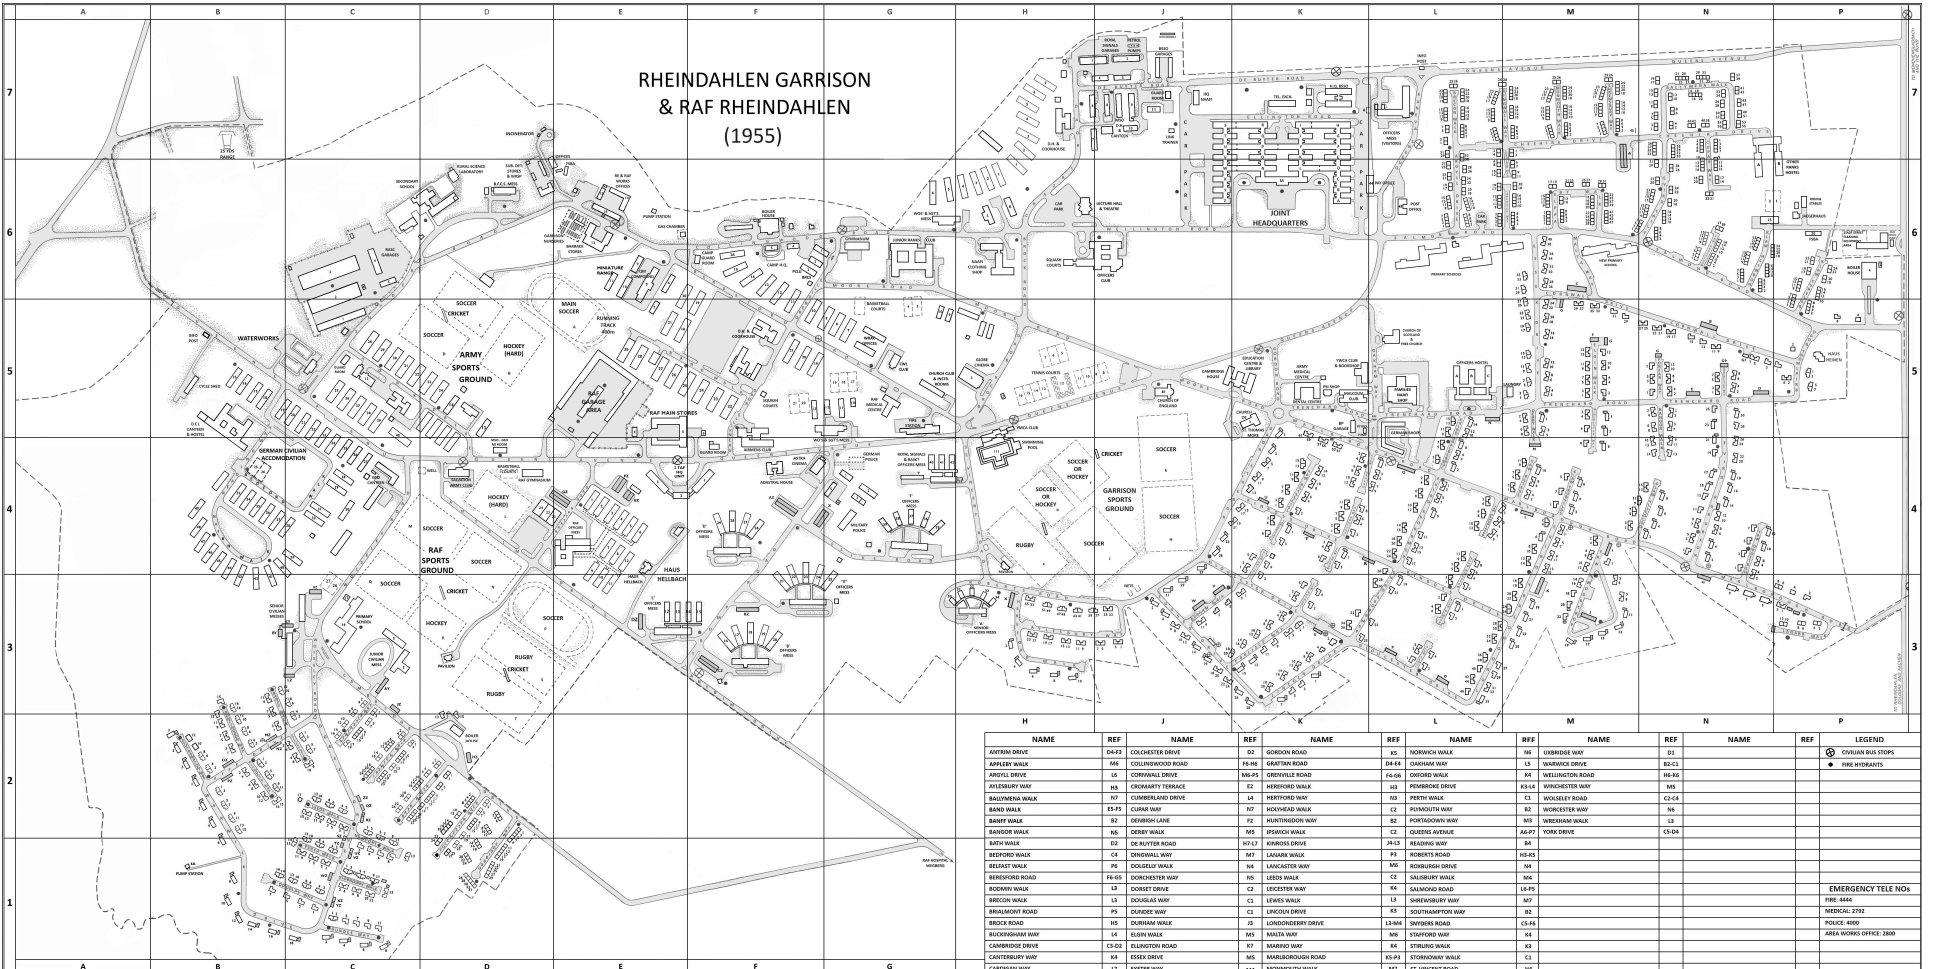

RHEINDAHLEN GARRISON & RAF RHEINDAHLEN (1955)

NAME	REF	NAME	REF	NAME	REF	NAME	REF	NAME	REF	NAME	REF	NAME	REF	LEGEND
ANTHEM DRIVE	D4-F3	COLCHESTER DRIVE	G2	GOSBORN ROAD	H5	HORWICH WALK	H6	UMBRIDGE WAY	D1					● CIVILIAN BUS STOPS
APPLEBY WALK	M6	COLLIERWOOD ROAD	F8-H6	GRATIAN ROAD	D4-E4	DARHAM WAY	L3	WARWICK DRIVE	E2-C1					● FIRE HYDRANTS
ARTFUL DRIVE	W5	CORNWALL DRIVE	AN-F5	GREYVILLE ROAD	F4-G6	GRINDON WALK	FA	WELINGTON ROAD	H4-B3					
AUSLEIGH WAY	H8	CROWLEY TERRACE	E2	HENFORD WALK	H3	FRINGSIDE DRIVE	E3-A4	WINDLESTONE WAY	H5					
BALLMENA WALK	N7	CUMBERLAND DRIVE	L4	HERTFORD WAY	N3	PERTS WALK	C3	WOLLELEY ROAD	C2-C4					
BAND WALK	E3-F5	CUPAR WAY	N7	HOCKHEAD WALK	C2	PUNTOUTH WAY	E2	WORCESTER WAY	H6					
BANFF WALK	B2	DEBBON LANE	F2	HUNTERSDEN WAY	B2	PORTLANDS WAY	L6	WINDHAM WALK	L3					
BANDSCOR WALK	H5	DERBY WALK	S3	SPINCH WALK	C2	QUEEN'S AVENUE	A6-P7	YORK DRIVE	C3-D4					
BATH WALK	D2	DE BUYTER ROAD	H7-L7	KIRROSS DRIVE	J4-L3	READING WAY	B4							
BEEFORD WALK	C4	DRINGWALL WAY	M7	LANKER WALK	P3	ROBERTS ROAD	H3-B3							
BEEKATE WALK	F8	DOUGLAS WALK	N4	LANCASTER WAY	N6	ROBINSON DRIVE	H8							
BERESFORD ROAD	F4-G5	DORCHESTER WAY	N5	LEEDS WALK	C2	SALISBURY WALK	M4							
BODDING WALK	L3	DORSET DRIVE	C2	LEICESTER WAY	KA	SALMOND ROAD	KA							EMERGENCY TELE NO'S
BROOK WALK	L3	DOUGLAS WAY	C1	LEWIS WALK	L3	SOUTHAMPTON WAY	L6-P5							112
BRIALMOUNT ROAD	H5	DUNDEE WAY	C1	LINCOLN DRIVE	K5	SOUTHAMPTON WAY	B2							111
BROCK ROAD	J5	DURHAM WALK	J3	LONDONDERY DRIVE	L3-M4	SWINDES ROAD	C3-F6							110
BLOOFSHAM WAY	L4	ESSEX WALK	M5	MANTA WAY	M6	STAFFORD WAY	E1							109
CAHOREDE DRIVE	C2-C3	ELSTON ROAD	N7	NAMES WAY	K4	STIRLING WALK	K3							108
CANTERBURY WAY	KA	ESSEX DRIVE	M5	MANLDBROUGH ROAD	K5-P4	STORMONWAY WALK	C1							107
CARDENAN WAY	L7	EXETER WAY	M4	NORMMOUTH WALK	M7	ST VINCENT ROAD	H8							106
CARLING WAY	K3	FIFE DRIVE	B2	ROOSE ROAD	F4-B3	SUGGESS DRIVE	J3							105
CHAZDA ROAD	H8	FLEET DRIVE	N6	HARNS WALK	B4	SAUNTON WAY	K3							104
CHESHIRE DRIVE	L7-N7	FORHAM WAY	N5	NEWCASTLE WAY	C2	TRENCHARD ROAD	K5-A5							103
CLEVE ROAD	GA	GLoucester DRIVE	J4-L3	NEWPORT WALK	C2	TROMP ROAD	E3-A4							102